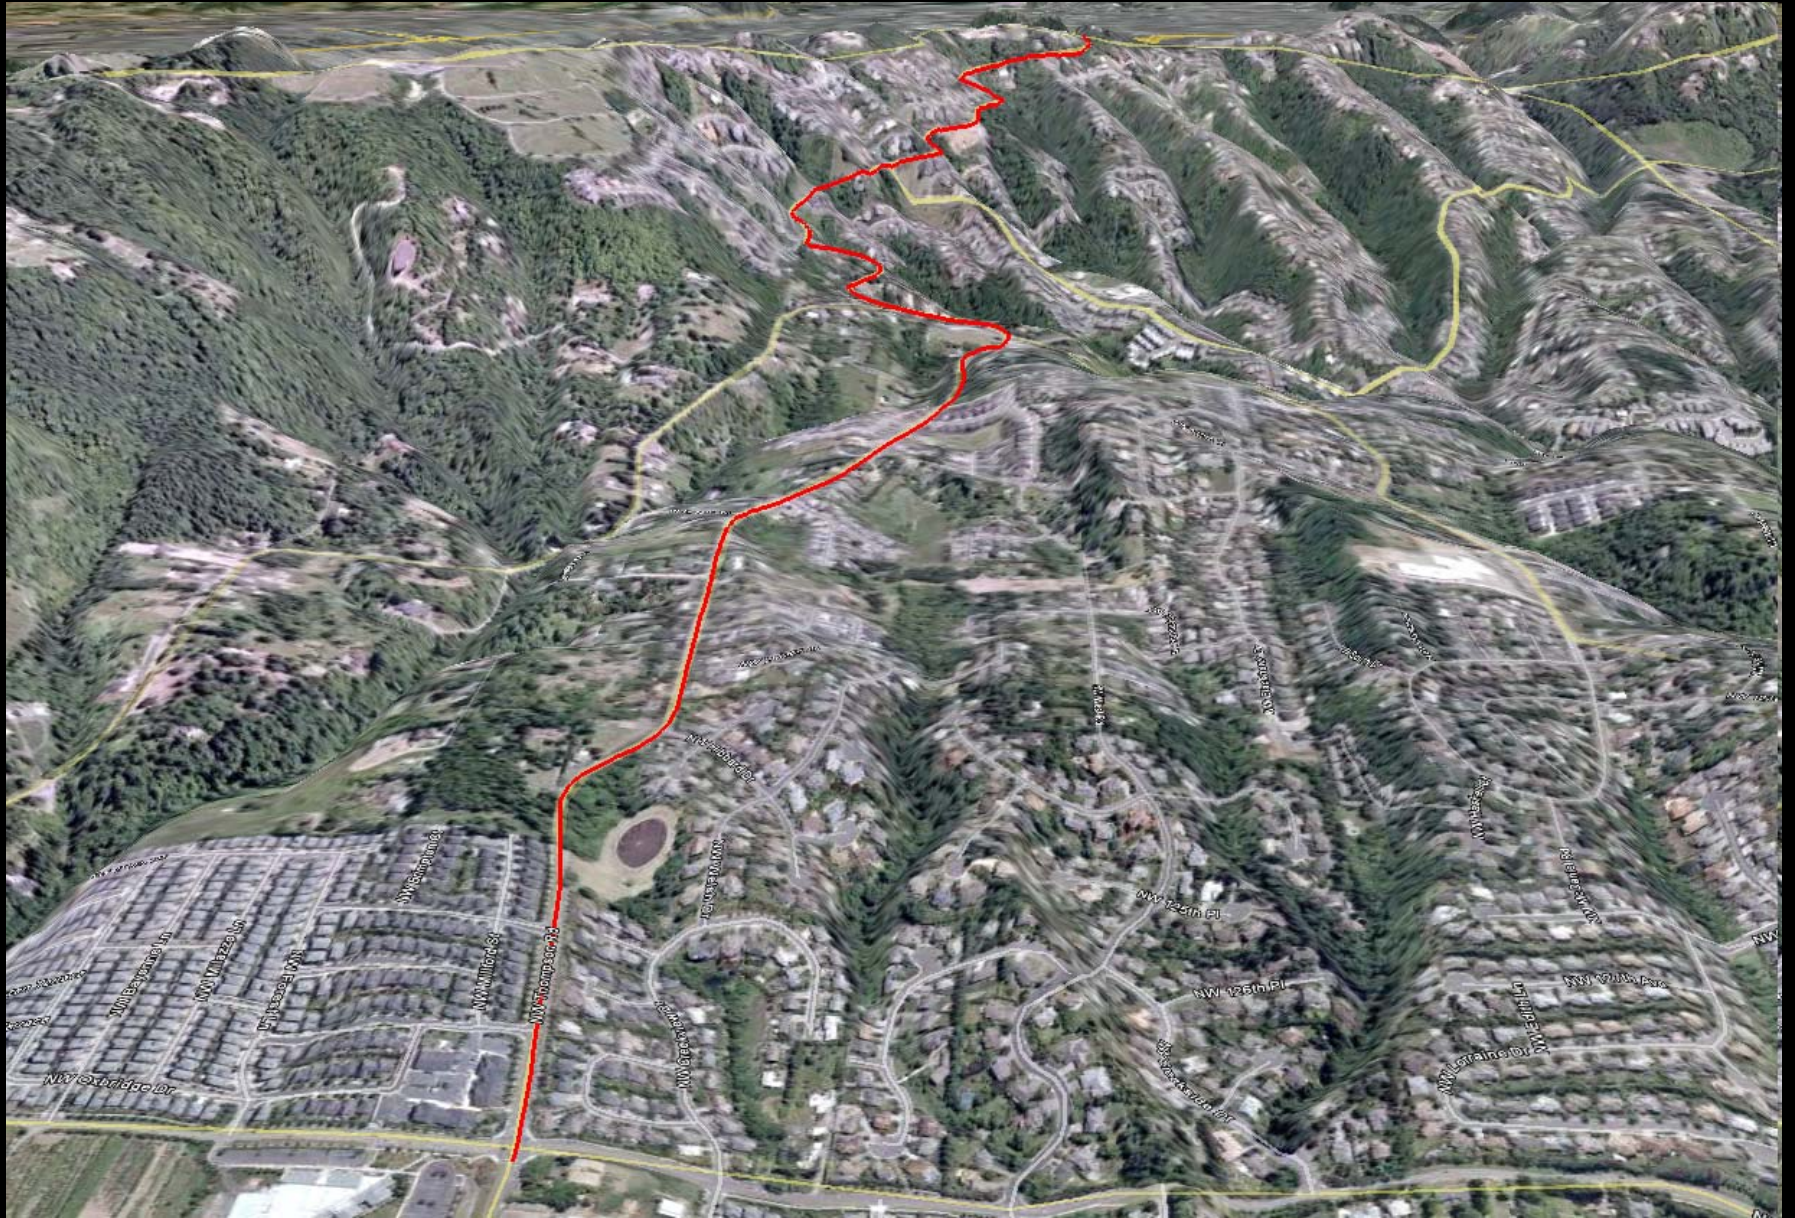

NW Thompson Rd South Side (NW Saltzman to Skyline).

NW Thompson: South Side Elevation Profile

Average Gradient: 4.7%
Elevation Gained: 231m=758'